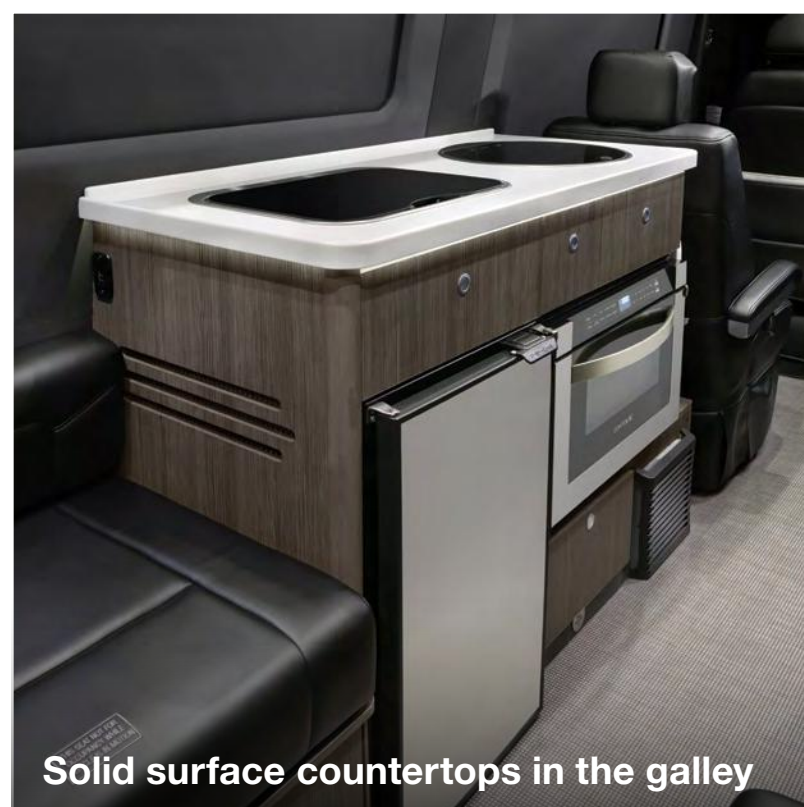

Once you arrive at your destination, conveniences like a full kitchen, an onboard bathroom, charging stations, and two flat screen TVs let you enjoy your time in comfort and style. Prepare snacks and drinks on solid surface countertops in the galley. Store accessories in the European-style curved cabinetry. Relax on plush, easy-to-clean Ultraleather® seating surfaces. No matter where you turn, the Interstate 24GL is ready to impress.

[Schedule a factory tour](#)

1 Interiors are outfitted with electrical, plumbing, and gas lines.

2 Seating is upholstered in-house with Ultraleather fabric.

3 Cabinetry and furniture is handcrafted and expertly installed.