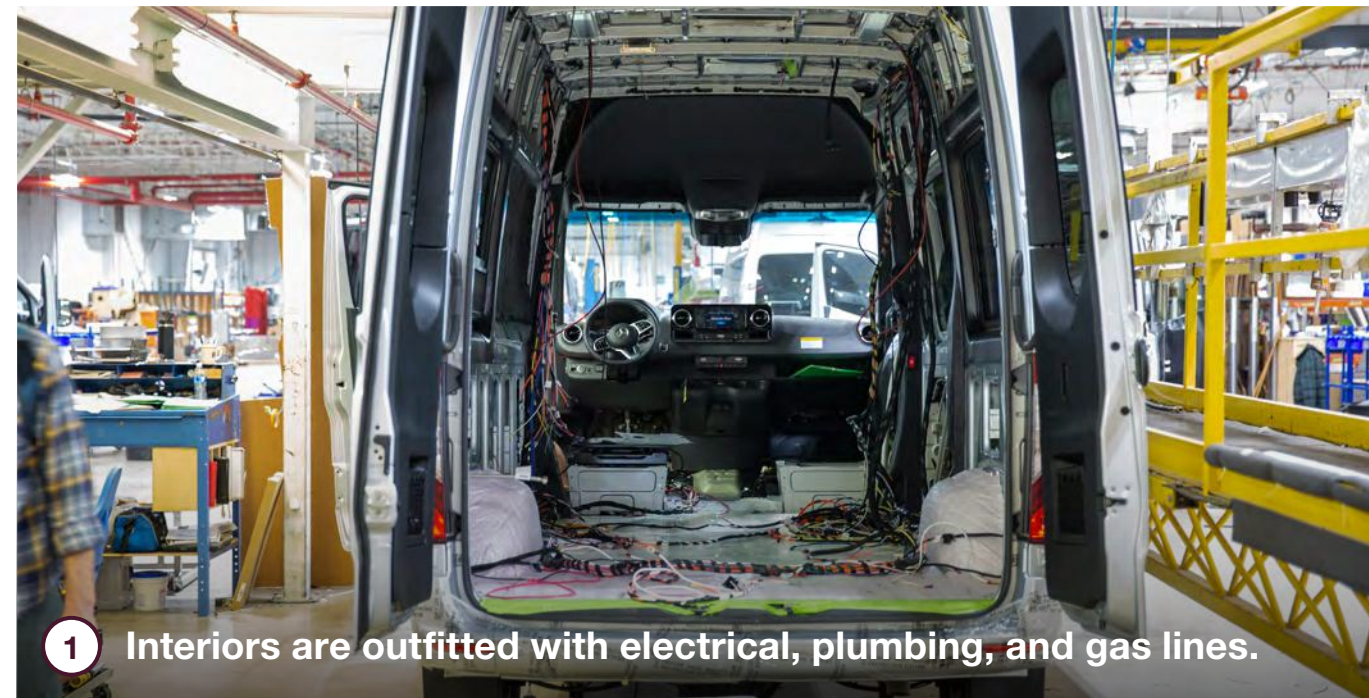

How It's Made

Each Mercedes-Benz Sprinter van chassis arrives in Jackson Center, Ohio fully loaded with safety and security features and one of the most powerful and dependable engines under the hood. Our expert craftspeople add external features like RV windows, vents, air conditioners, awnings, and undercarriage features like generators, holding tanks, and batteries. Standard seats are removed and re-upholstered with plush Ultraleather, while the interior is outfitted with electrical wiring harnesses, plumbing, gas lines, and insulation. We hand-craft every cabinet and storage locker in our woodshop, which is then installed alongside showers, beds, tables, and kitchen appliances. Every Airstream touring coach is put through an extensive water check to ensure there are no leaks before quality inspection teams test every component, system, and function before it goes out the door to a customer.

[Schedule a factory tour](#)