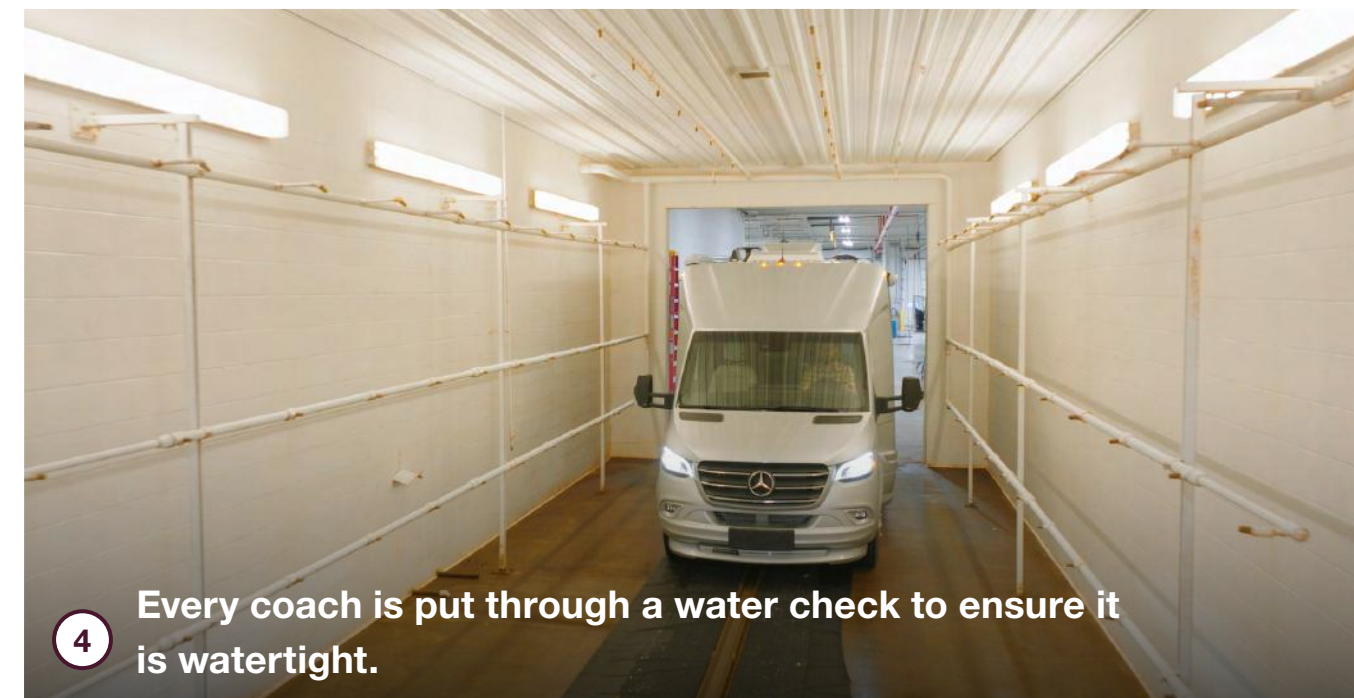

How It's Made

Each Mercedes-Benz Sprinter van chassis arrives in Jackson Center, Ohio fully loaded with safety and security features and one of the most powerful and dependable engines under the hood. Our expert craftspeople add external features like RV windows, vents, air conditioners, awnings, and undercarriage features like generators, holding tanks, and batteries. Standard seats are removed and re-upholstered with plush Ultraleather, while the interior is outfitted with electrical wiring harnesses, plumbing, gas lines, and insulation. We hand-craft every cabinet and storage locker in our woodshop, which is then installed alongside showers, beds, tables, and kitchen appliances. Every Airstream touring coach is put through an extensive water check to ensure there are no leaks before quality inspection teams test every component, system, and function before it goes out the door to a customer.

[Schedule a factory tour](#)

1 Interiors are outfitted with electrical, plumbing, and gas lines.

2 Seating is upholstered in-house with Ultraleather fabric.

3 Cabinetry and furniture is handcrafted and expertly installed.