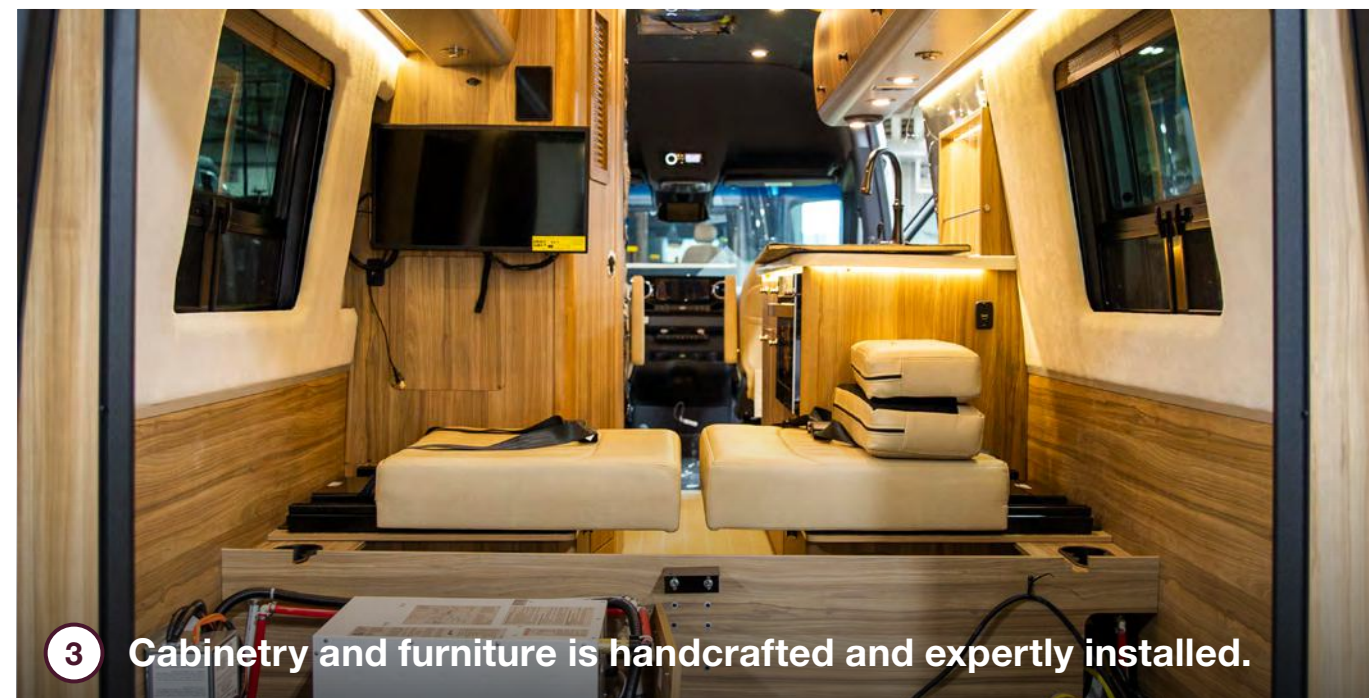

How It's Made

Each Mercedes-Benz Sprinter van chassis arrives in Jackson Center, Ohio fully loaded with safety and security features and one of the most powerful and dependable engines under the hood. Our expert craftspeople add external features like RV windows, vents, air conditioners, awnings, and undercarriage features like generators, holding tanks, and batteries. Standard seats are removed and re-upholstered with plush Ultraleather, while the interior is outfitted with electrical wiring harnesses, plumbing, gas lines, and insulation. We hand-craft every cabinet and storage locker in our woodshop, which is then installed alongside showers, beds, tables, and kitchen appliances. Every Airstream touring coach is put through an extensive water check to ensure there are no leaks before quality inspection teams test every component, system, and function before it goes out the door to a customer.

[Schedule a factory tour](#)

1 Interiors are outfitted with electrical, plumbing, and gas lines.

2 Seating is upholstered in-house with Ultraleather fabric.

3 Cabinetry and furniture is handcrafted and expertly installed.