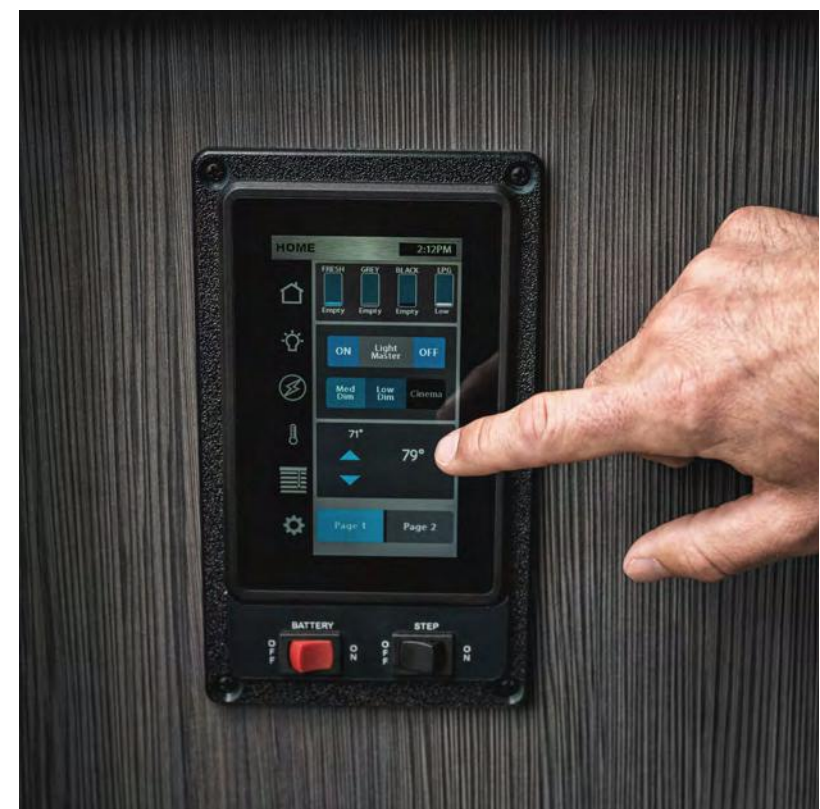

Why You'll Love It

If you love tailgating, taking a group of friends to a concert, or cruising the backroads on a tour through wine country, the Interstate 24GL is made for you.

Belted seating positions for up to nine people means you can bring along a crowd. Onboard amenities like a bathroom, kitchen, and two flat screen TVs mean everyone is comfortable and entertained.

A large fridge lets you bring along everything you need to prepare healthy snacks (or game-day favorites).

The optional E1 Package is a powerful upgrade to ensure you have the power you need whether you're camping far from the crowds or pre-gaming in the parking lot.